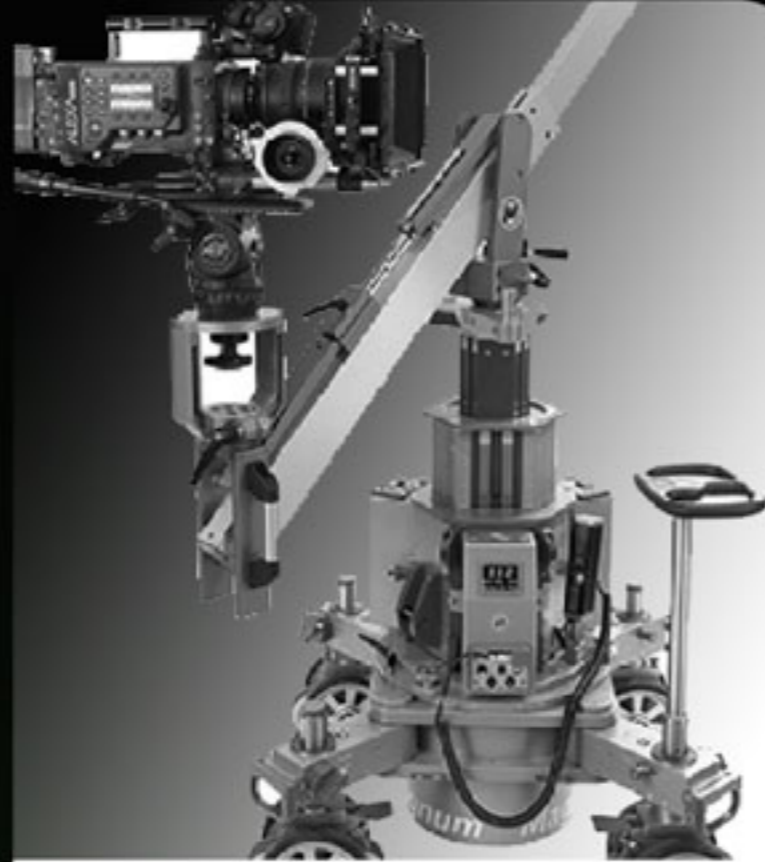

GMF - GF 16

SPECIAL
ORDER

TECHNO CRANE 30

SPECIAL
ORDER

ROCKET ARM

3,6 m maximum height 4m/s maximum speed

MOVIETECH FELIX

hot-head or platform length 1,2- 3,5m

PANTHER PIXY

hot-head, length 1-9m

PANTHER

*EVO, SUPER III, MINI, HUSKY, ROLLER
with all accesories*

MOVIETECH

*MAGNUM DOLLY
with all accesories*

GFM

*PRIMO & SECONDO
with all accesories*